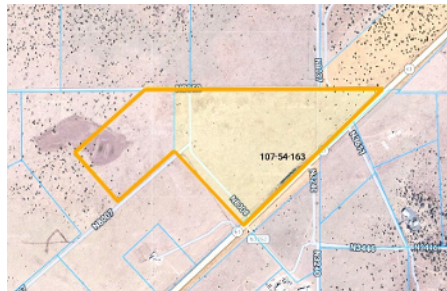

FOR SALE

Fifty Acres of Vacant Land

APACHE COUNTY

Endless views, country quiet, plenty of wildlife. perfect for a second home away from the stress and strife of city life!

LAKEVIEW RANCH - UNIT 4

Near Concho, AZ in Apache County. Only 21 miles northeast of ShowLow on Highway 61.

- Phone, electric and fiber optic in adjacent Highway 61
- Must drill well
- Zoned AG

Lot 163 & adjacent 14 acre parcel can be sold together or separately.

Endless panoramic views, peaceful country surroundings, and abundant wildlife create the perfect setting for a serene retreat. This exceptional property offers an ideal escape from the pace of city life—perfect as a second home or private getaway.

Equestrian-friendly and well-suited for horse enthusiasts, the land provides ample space and flexibility to bring your vision to life. Conveniently located just 21 miles northeast to ShowLow along Highway 61, and only 7 miles from Concho Country Club—featuring golf, dining, and trout fishing—this property balances seclusion with accessibility.